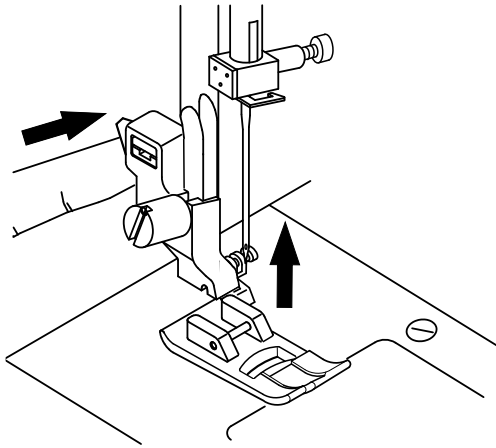

extras inside:

Needles

Double needle

Bobbins

Seam ripper with brush

Screwdriver for needle plate

Thread spool lid

Screwdriver

Spool

Foot controller
Soft cover

contains a set of snap-on feet
SYSTEM MATIC

feet in standard:

Satin stitch
foot

Zipper foot

Blind stitch
foot

Button foot