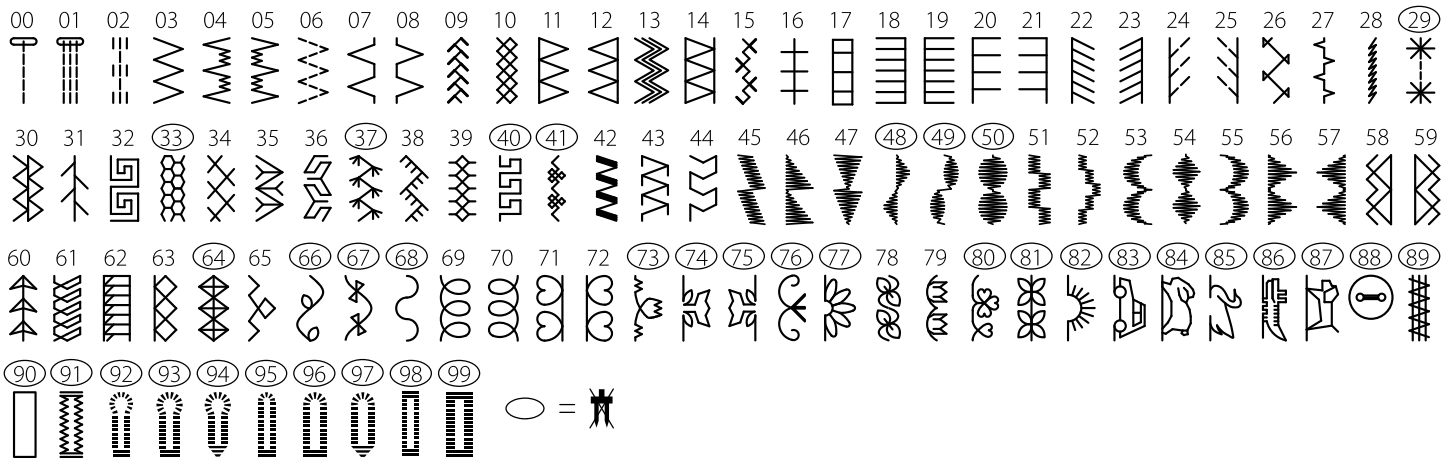

texi®

*B&White
Black*

▶▶▶ *dedicated to true lover of sewing*

main functions:

Thread cutter Backward sewing Electronic sewing speed regulation
Maximum sewing speed 750 s.p.m LCD guide screen

Start/Stop button Needle positioning (top/bottom) Smooth regulation of stitch length
(max 4,5 mm) and width (max 7 mm)

▶▶▶ *dedicated to true lover of sewing*

200 stitch programs (including 9 types of automatic buttonhole, straight, zig-zag, overlock and decorative stitches, alphabet)

Patchwork

Applications

Elastic stitches

Zig-zag stitches

Alphabet and numbers

00 01 02 03 04 05 06 07 08 09 10 11 12 13 14 15 16 17 18 19 20 21 22 23 24 25 26 27 28 29
0 1 2 3 4 5 6 7 8 9 A B C D E F G H I J K L M N O P Q R S T U V W X Y Z a b c d e f
 42 43 44 45 46 47 48 49 50 51 52 53 54 55 56 57 58 59 60 61 62 63 64 65 66 67 68 69 70 71 72 73 74 75 76 77 78 79 80 81 82 83
g h i j k l m n o p q r s t u v w x y z @ ! ? & ' " , . - · / : ; Ä Å Æ à ä å è é
 84 85 86 87 88 89 90 91 92 93 94 95 96 97 98 99
ê ë ç œ ç ì Ñ ñ Ò Ø ò ö ø Ù ù ü