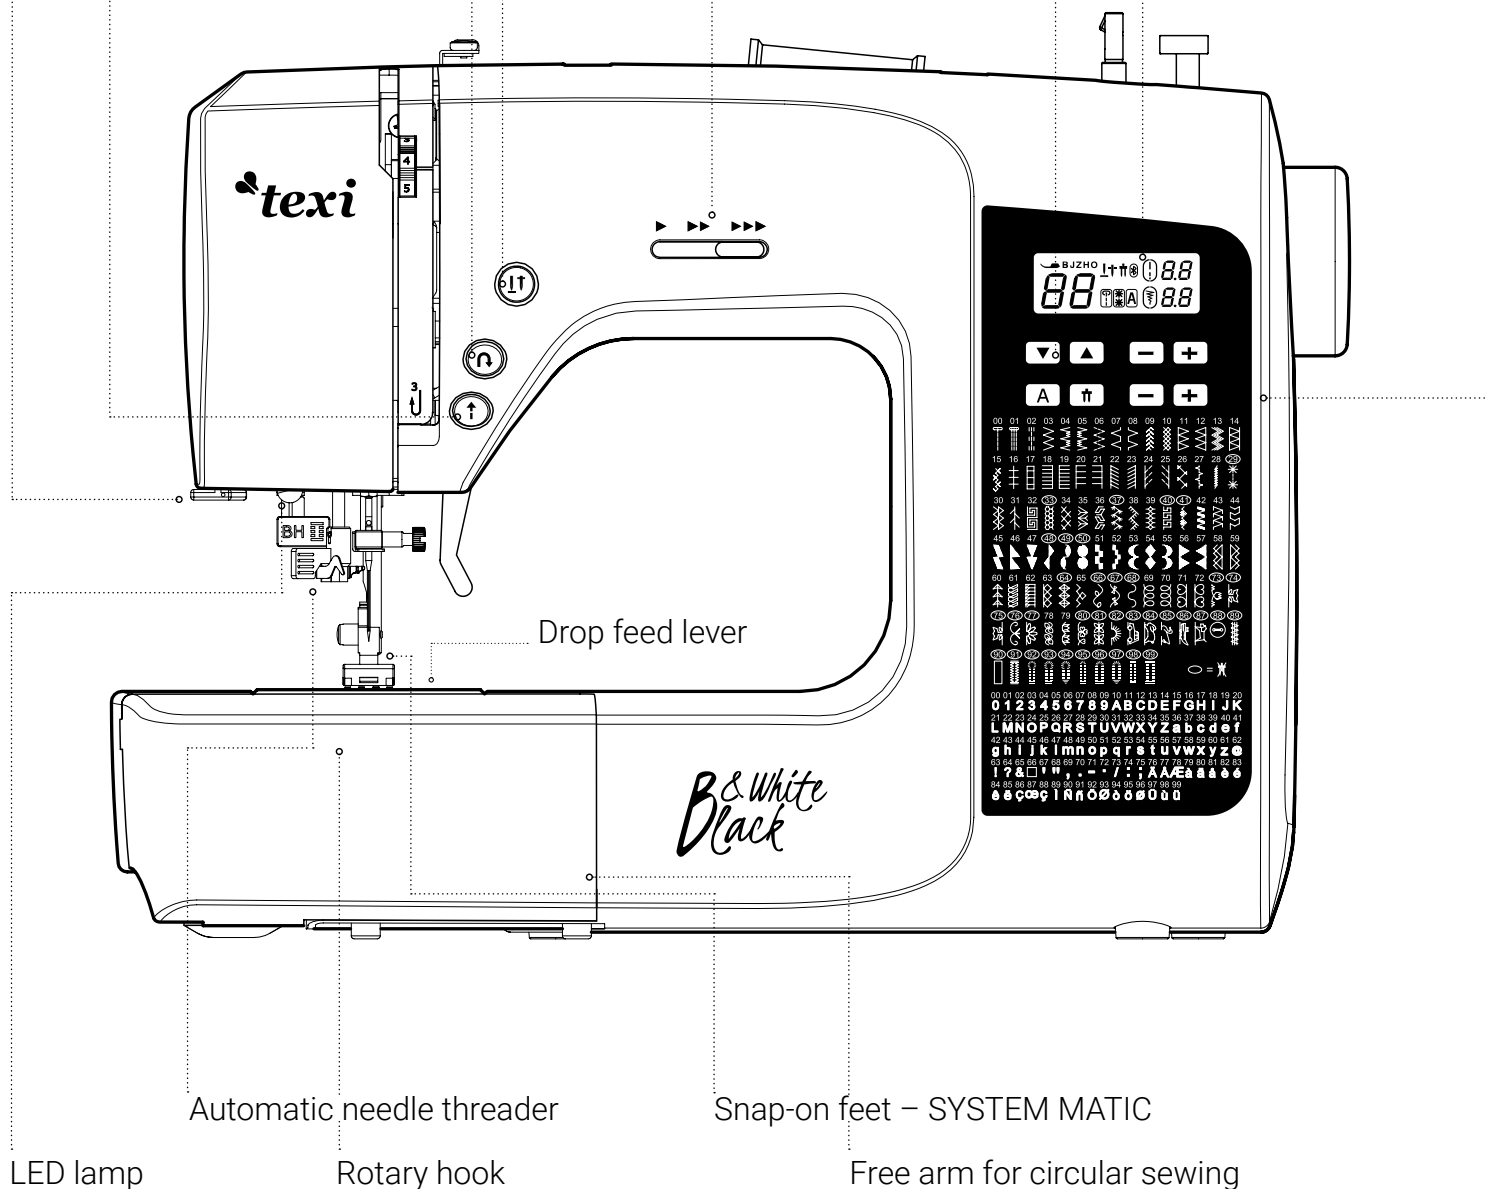

texi®

*B&White
Black*

▶▶▶ *dedicated to true lover of sewing*

main functions:

Thread cutter Backward sewing Electronic sewing speed regulation
Maximum sewing speed 750 s.p.m LCD guide screen

Start/Stop button Needle positioning (top/bottom) Smooth regulation of stitch length
(max 4,5 mm) and width (max 7 mm)